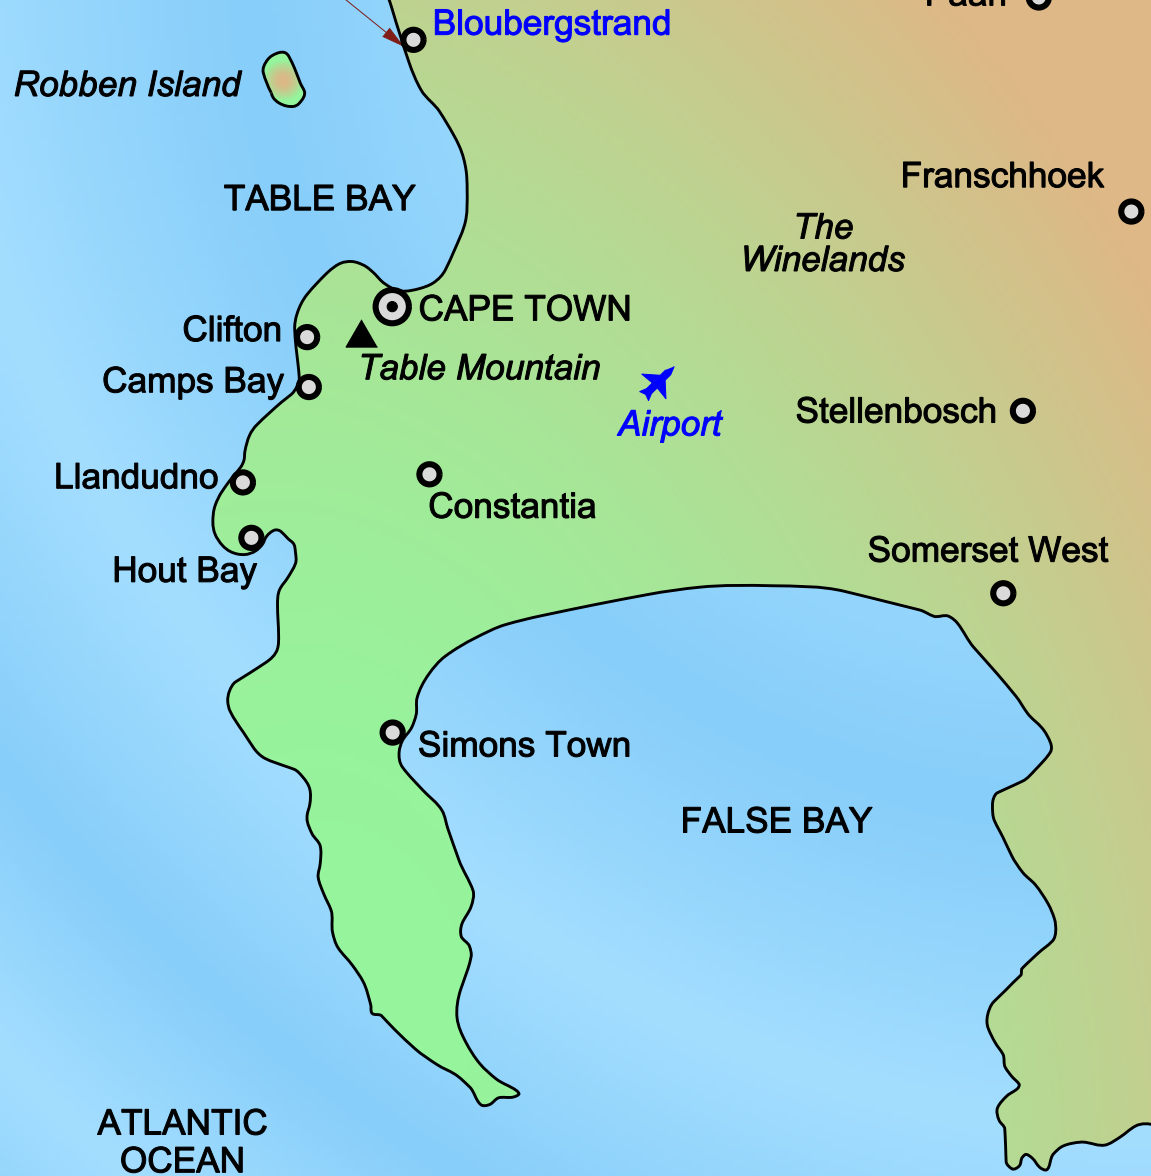

# Nick's Seaside Rest

[www.nicksseasiderest.com](http://www.nicksseasiderest.com)

### DIRECTIONS FROM CAPE TOWN INTERNATIONAL AIRPORT:

- Take N2 Highway (Settlers Way) towards Cape Town for ±10km.
- Take M5 offramp to Milnerton (this becomes Koeberg Road).
- Travel along Koeberg Road for ± 10km, passing over the N1 Highway, following the signs to Milnerton, and then Bloubergstrand.
- Just past Caltex refinery (right hand side of Koeberg Road) turn left into the M14 (this is Blaauwberg Road).
- Travel along Blaauwberg Road all the way to the beach.
- At the end of the road (beach front), turn right into Marine Drive (still the M14).
- Travel ± 2km along Marine Drive.
- Turn Left into "Sir David Baird Drive".
- Our property is the first face brick house at No 11.

### GPS COORDINATES:

X: 18° 27' 41"  
Y: -33° 48' 9"